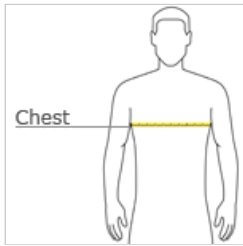

## Core Fleece Full-Zip Hooded Sweatshirt. PC78ZH

A versatile full-zip hooded sweatshirt in our core weight.

- 7.8-ounce, 50/50 cotton/poly fleece
- Air jet yarn for softness
- Self-fabric hood lining
- Dyed-to-match drawcords
- YKK metal zipper
- Front pockets

### HOW TO MEASURE

#### CHEST WIDTH

Measure under the arm and around the fullest part of the chest with arms down, keeping tape horizontal.