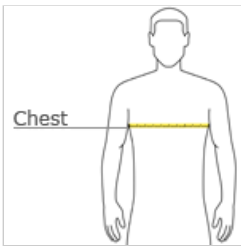

Core Fleece Crewneck Sweatshirt. PC78

Cozy sweats in our core weight.

- 7.8-ounce, 50/50 cotton/poly fleece
- Air jet yarn for softness

CARE INSTRUCTIONS

Machine wash cold, inside out with like colors. Only non-chlorine bleach, when needed. Tumble dry low. Do not iron.

front

back

HOW TO MEASURE

CHEST WIDTH

Measure under the arm and around the fullest part of the chest with arms down, keeping tape horizontal.

SIZE CHART

| | S | M | L | XL | 2XL | 3XL | 4XL |
|-------|-------|-------|-------|-------|-------|-------|-------|
| Chest | 35-37 | 38-40 | 41-43 | 44-46 | 47-49 | 50-53 | 54-57 |