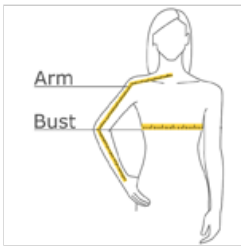

- 4.5-ounce, 55/45 cotton/poly
- Traditional, relaxed look
- Open collar
- Dyed-to-match buttons
- Adjustable cuffs
- White, Athletic Gold, Texas Orange, Red, Burgundy, Coffee Bean, Light Blue, Navy, Classic Navy, Steel Grey, Purple and Black have a Light Stone contrast neckband.
- Light Stone and Royal have a Classic Navy contrast neckband.
- Dark Green has a Navy contrast neckband.

CARE INSTRUCTIONS

Machine wash warm with like colors. Only non-chlorine bleach when needed. Tumble dry low. Warm iron if necessary.

front

back

HOW TO MEASURE

BUST

Measure under the arm and around the fullest part of the bust with arms down, keeping tape horizontal.

ARM

Place hand on hip. Start at the center of the back of the neck and measure across the shoulder, to the elbow, and then down to the wrist.

SIZE CHART

	XS	S	M	L	XL	XXL	3XL	4XL	5XL	6XL
Size	2	4/6	8/10	12/14	16/18	20/22	24/26	28/30	32/34	36/38
Bust	32-34	35-36	37-38	39-41	42-44	45-47	48-51	52-55	56-59	60-63
Arm	30-30 3/4	30 3/4-31 1/2	31 1/2-32	32-32 1/2	32 1/2 - 33	33-33 3/8	33 3/8-33 3/4	33 3/4-34 1/2	34 1/4-34 3/4	34 1/2-35