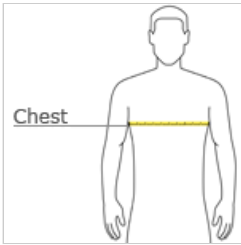

**CARE INSTRUCTIONS**

Machine wash warm, inside out, with like colors. Only non-chlorine bleach. Tumble dry low. Medium iron. Do not iron decoration. Do not dry clean.

front

back

**HOW TO MEASURE**

**CHEST WIDTH**

Measure under the arm and around the fullest part of the chest with arms down, keeping tape horizontal.

**SIZE CHART**

|       | XS    | S     | M     | L     | XL    | 2XL   | 3XL   |
|-------|-------|-------|-------|-------|-------|-------|-------|
| Chest | 31-34 | 34-37 | 38-41 | 42-45 | 46-49 | 50-53 | 54-56 |