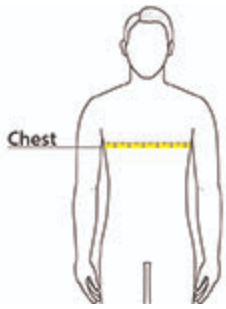

Sketches

front

back

Product Measurements

| | S | M | L | XL | 2XL | 3XL |
|----------------------------|--------|--------|--------|--------|--------|--------|
| Body Length at Back | 27 1/2 | 28 1/2 | 29 1/2 | 30 1/2 | 31 1/2 | 32 1/2 |
| Chest | 18 | 20 | 22 | 24 | 26 | 28 |
| Sleeve Length | 33 1/2 | 35 | 36 1/2 | 38 | 39 1/2 | 39 1/2 |

Body Length at Back: Measured from high point shoulder to finished hem at back.

Chest: Measured across the chest one inch below armhole when laid flat.

Sleeve Length: Start at center of neck and measure down shoulder, down sleeve to hem.

Size Chart

| | S | M | L | XL | 2XL | 3XL | 4XL | 5XL |
|--------------|-------|-------|-------|-------|-------|-------|-------|-------|
| Chest | 34-36 | 38-40 | 42-44 | 46-48 | 50-52 | 54-56 | 58-60 | 62-64 |

How To Measure

Chest

Measure under the arm and around the fullest part of the chest with arms down, keeping tape horizontal.

Colors

Please note: PMS code information is shown only when an exact match is available.