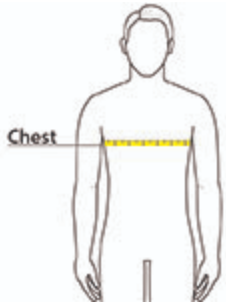

- 5.5-ounce, 50 US cotton/50 polyester
- 65 US cotton/35 poly (Heathers)
- DryBlend moisture-wicking properties
- Non-topstitched, classic width, rib collar
- Taped neck and shoulders
- Classic fit, seamless body
- Recycled, high-performing black tear-away label
- Safety Green is compliant with ANSI/ISEA 107 high-visibility standards for background color

Sketches

front

back

Product Measurements

	S	M	L	XL	2XL	3XL	4XL	5XL
Body Length at Back	28	29	30	31	32	33	34	35
Chest	18	20	22	24	26	28	30	32
Sleeve Length	15 5/8	17	18 1/2	20	21 1/2	22 7/8	24 1/4	25 3/8

Body Length at Back: Measured from high point shoulder to finished hem at back.

Chest: Measured across the chest one inch below armhole when laid flat.

Sleeve Length: Start at center of neck and measure down shoulder, down sleeve to hem.

Size Chart

	S	M	L	XL	2XL	3XL	4XL	5XL
Chest	34-36	38-40	42-44	46-48	50-52	54-56	58-60	62-64

How To Measure

Chest

Measure under the arm and around the fullest part of the chest with arms down, keeping tape horizontal.

Colors

Please note: PMS code information is shown only when an exact match is available.