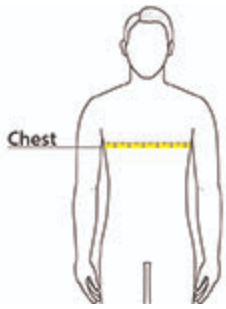

- 5.5-ounce, 50 US cotton/50 polyester
- 65 US cotton/35 poly (Heathers)
- DryBlend moisture-wicking properties
- Non-topstitched, classic width, rib collar
- Taped neck and shoulders
- Classic fit, seamless body
- Recycled, high-performing black tear-away label
- Safety Green is compliant with ANSI/ISEA 107 high-visibility standards for background color

Sketches

front

back

Product Measurements

	S	M	L	XL	2XL	3XL	4XL	5XL
Body Length at Back	28	29	30	31	32	33	34	35
Chest	18	20	22	24	26	28	30	32
Sleeve Length	15 5/8	17	18 1/2	20	21 1/2	22 7/8	24 1/4	25 3/8

Body Length at Back: Measured from high point shoulder to finished hem at back.

Chest: Measured across the chest one inch below armhole when laid flat.

Sleeve Length: Start at center of neck and measure down shoulder, down sleeve to hem.

Size Chart

	S	M	L	XL	2XL	3XL	4XL	5XL
Chest	34-36	38-40	42-44	46-48	50-52	54-56	58-60	62-64

How To Measure

Chest

Measure under the arm and around the fullest part of the chest with arms down, keeping tape horizontal.

Colors

Please note: PMS code information is shown only when an exact match is available.