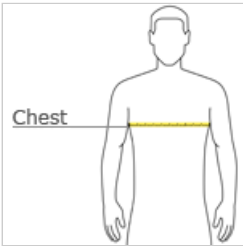

Please note: This product is transitioning from tear-away labels to recycled, high-performing black tear-away labels. Your order may contain a combination of both labels.

front

back

HOW TO MEASURE

CHEST WIDTH

Measure under the arm and around the fullest part of the chest with arms down, keeping tape horizontal.

SIZE CHART

	S	M	L	XL	2XL	3XL	4XL	5XL
Chest	34-36	38-40	42-44	46-48	50-52	54-56	58-60	62-64

COLOR INFORMATION