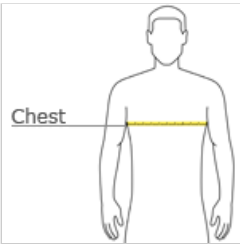

Please note: This product is transitioning from tear-away labels to recycled, high-performing black tear-away labels. Your order may contain a combination of both labels.

front

back

HOW TO MEASURE

CHEST WIDTH

Measure under the arm and around the fullest part of the chest with arms down, keeping tape horizontal.

SIZE CHART

	S	M	L	XL	2XL	3XL	4XL	5XL
Chest	34-36	38-40	42-44	46-48	50-52	54-56	58-60	62-64

COLOR INFORMATION