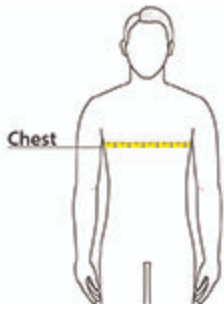

- 8-ounce, 50/50 cotton/poly
- 60/40 poly/cotton (Heathers)
- Double-needle stitching at waistband and cuffs
- Double-lined hood with dyed-to-match drawcord
- 1x1 rib knit cuffs and waistband with spandex
- Front pouch pocket
- Safety Green is compliant with ANSI/ISEA 107 high-visibility standards
- Recycled, high-performing black tear-away label

Sketches

front

back

Product Measurements

	XS	S	M	L	XL	2XL	3XL	4XL	5XL
Body Length at Back	26	27	28	29	30	31	32	33	34
Chest	18	20	22	24	26	28	30	32	34
Sleeve Length	32 1/2	33	34	35	36	37	38	39	40

Body Length at Back: Measured from high point shoulder to finished hem at back.

Chest: Measured across the chest one inch below armhole when laid flat.

Sleeve Length: Start at center of neck and measure down shoulder, down sleeve to hem.

Size Chart

	XS	S	M	L	XL	2XL	3XL	4XL	5XL
Chest	30-32	34-36	38-40	42-44	46-48	50-52	54-56	58-60	62-64

How To Measure

Chest

Measure under the arm and around the fullest part of the chest with arms down, keeping tape horizontal.

Colors

Please note: PMS code information is shown only when an exact match is available.