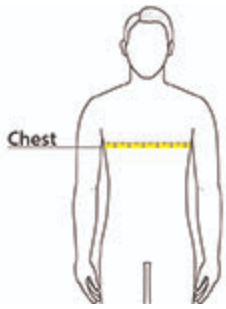

- 8-ounce, 50/50 cotton/poly
- 60/40 poly/cotton (Heathers)
- Double-needle stitching at waistband and cuffs
- Double-lined hood with dyed-to-match drawcord
- 1x1 rib knit cuffs and waistband with spandex
- Front pouch pocket
- Safety Green is compliant with ANSI/ISEA 107 high-visibility standards
- Recycled, high-performing black tear-away label

Sketches

front

back

Product Measurements

	XS	S	M	L	XL	2XL	3XL	4XL	5XL
Body Length at Back	26	27	28	29	30	31	32	33	34
Chest	18	20	22	24	26	28	30	32	34
Sleeve Length	32 1/2	33	34	35	36	37	38	39	40

Body Length at Back: Measured from high point shoulder to finished hem at back.

Chest: Measured across the chest one inch below armhole when laid flat.

Sleeve Length: Start at center of neck and measure down shoulder, down sleeve to hem.

Size Chart

	XS	S	M	L	XL	2XL	3XL	4XL	5XL
Chest	30-32	34-36	38-40	42-44	46-48	50-52	54-56	58-60	62-64

How To Measure

Chest

Measure under the arm and around the fullest part of the chest with arms down, keeping tape horizontal.

Colors

Please note: PMS code information is shown only when an exact match is available.