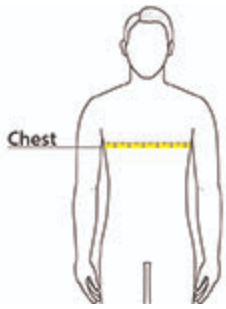

- 8-ounce, 50/50 cotton/poly
- 60/40 cotton/poly (Heathers)
- Double-needle stitching at waistband and cuffs
- 1x1 rib knit collar, cuffs and waistband with spandex
- Safety Green is compliant with ANSI/ISEA 107 high-visibility standards
- Recycled, high-performing black tear-away label

Sketches

front

back

Product Measurements

	XS	S	M	L	XL	2XL	3XL	4XL	5XL
Body Length at Back	26	26	27	28	29	30	31	32	33
Chest	18	20	22	24	26	28	30	32	34
Sleeve Length from Center Back	32 1/2	33	34	35	36	37	38	39	40

Body Length at Back: Measured from high point shoulder to finished hem at back.

Chest: Measured across the chest one inch below armhole when laid flat.

Sleeve Length from Center Back: Measure from Center Back neck to shoulder point to sleeve hem.

Size Chart

	XS	S	M	L	XL	2XL	3XL	4XL	5XL
Chest	30-32	34-36	38-40	42-44	46-48	50-52	54-56	58-60	62-64

How To Measure

Chest

Measure under the arm and around the fullest part of the chest with arms down, keeping tape horizontal.