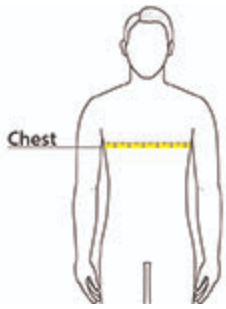

Product Measurements

	XS	S	M	L	XL	2XL	3XL	4XL	5XL
Body Length at Back	26	26	27	28	29	30	31	32	33
Chest	18	20	22	24	26	28	30	32	34
Sleeve Length from Center Back	32 1/2	33	34	35	36	37	38	39	40

Body Length at Back: Measured from high point shoulder to finished hem at back.

Chest: Measured across the chest one inch below armhole when laid flat.

Sleeve Length from Center Back: Measure from Center Back neck to shoulder point to sleeve hem.

Size Chart

	XS	S	M	L	XL	2XL	3XL	4XL	5XL
Chest	30-32	34-36	38-40	42-44	46-48	50-52	54-56	58-60	62-64

How To Measure

Chest

Measure under the arm and around the fullest part of the chest with arms down, keeping tape horizontal.

Colors

Please note: PMS code information is shown only when an exact match is available.